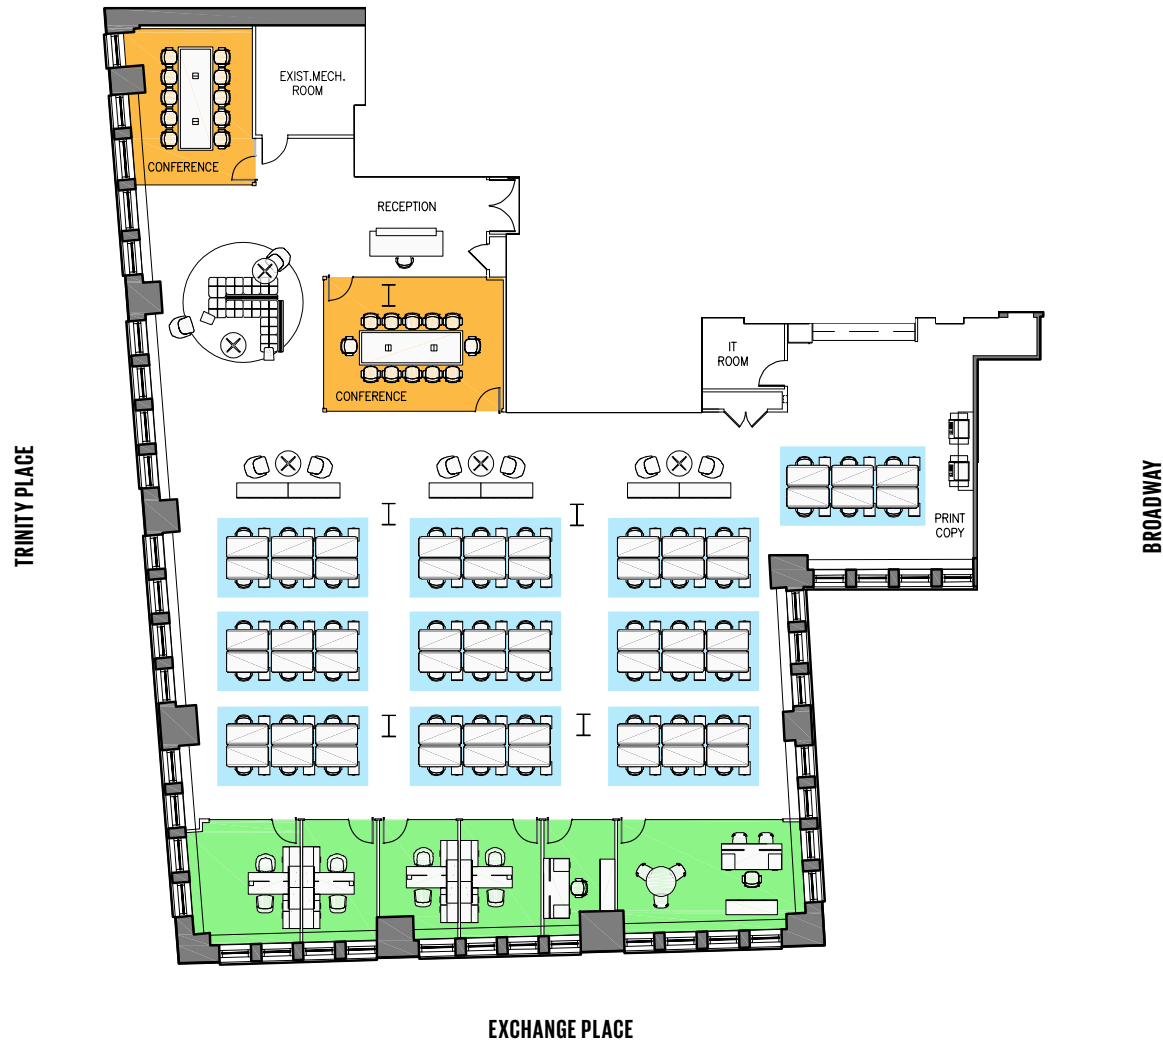

Total Persons	139
TOTAL RSF	22,488

AVAILABILITIES
CURRENT

4TH FLOOR

TEST FIT

- Offices
- Conference & Meeting
- Workstations

Private Office	20	Copy	1	Total Persons	86
Workstations	58	Cafe/Pantry	1	TOTAL RSF	23,104
Conference Room	3	Server Room	1		
Huddle Room	3	Phone Room	1		

5TH FLOOR PRE-BUILT

SUITE 501

- Offices
- Conference & Meeting
- Workstations

Private Office	6	Pantry/Coffee	1	Total Persons	75
Workstations	68	Server Room	1	TOTAL RSF	11,742
Conference Room	2	Coat Closet	1		
Copy	1				

AVAILABILITIES
CURRENT

8TH FLOOR

TEST FIT

- Offices
- Conference & Meeting
- Workstations

Private Office	11	Copy	1
Workstations	144	Pantry	1
Conference Room	4	IT Room	1
Meeting Room	2	Phone Room	1

Total Persons	156
TOTAL RSF	23,400