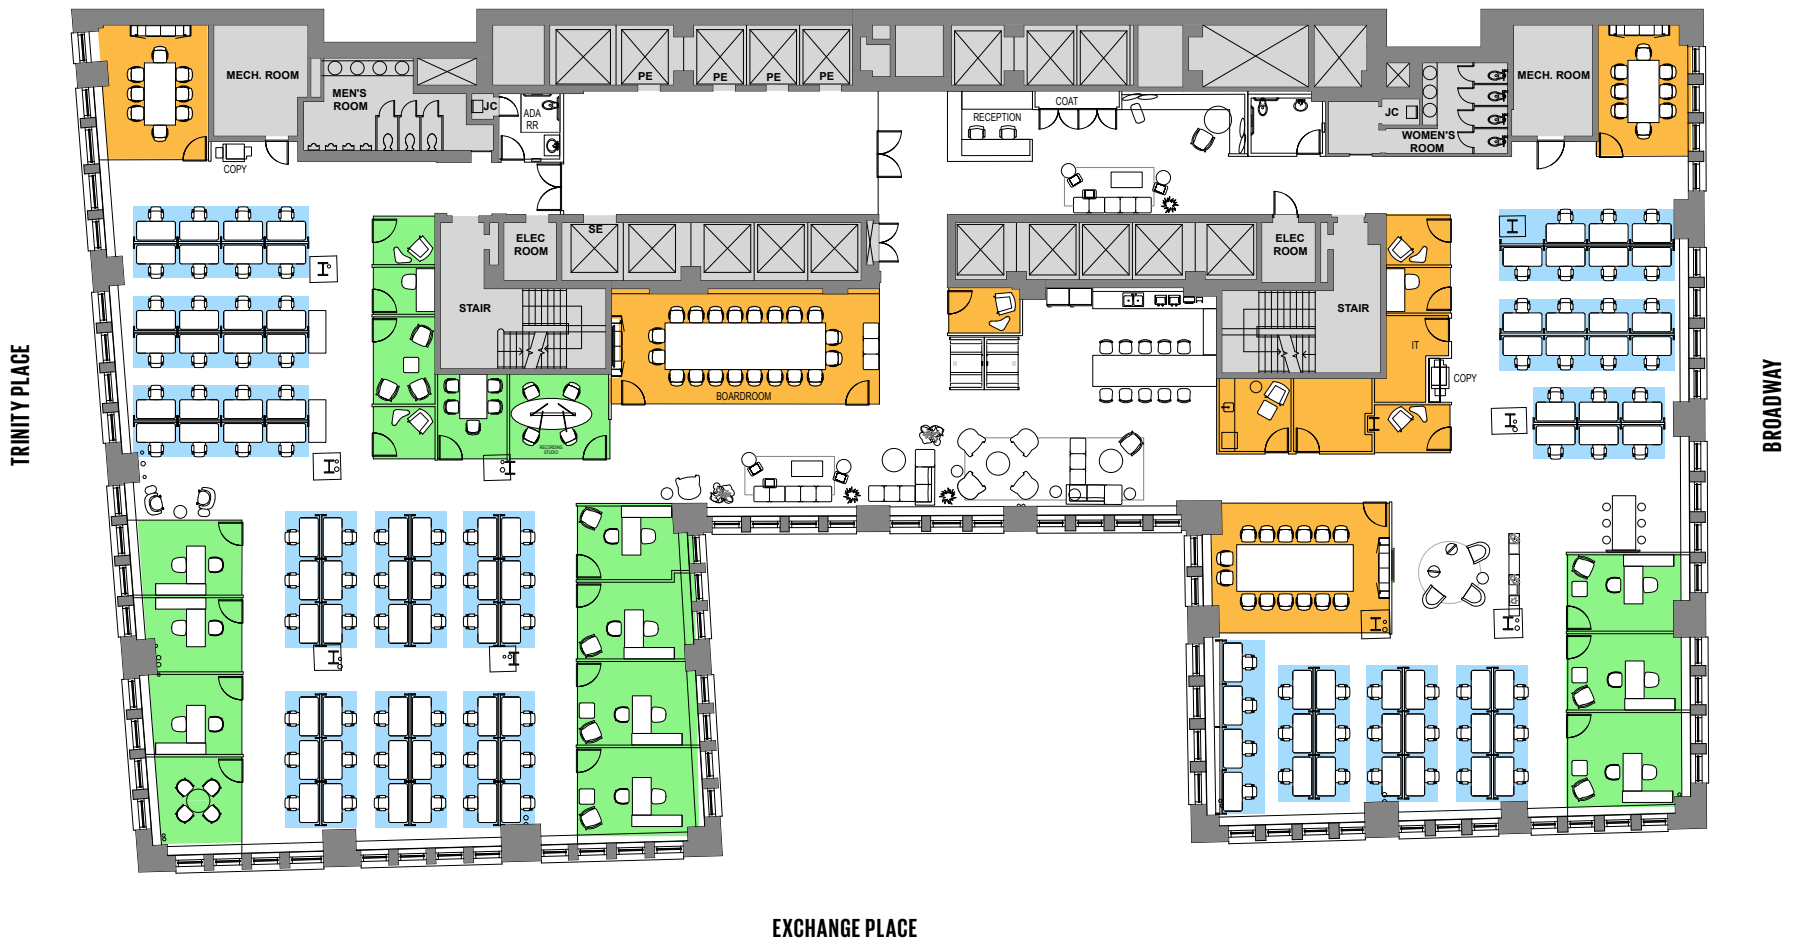

10TH FLOOR PRE-BUILT

SUITE 1060

- Offices
- Conference & Meeting
- Workstations

Private Office	2	Cafe	1	IT/Storage Room	1
Workstations	56	Coat Closet	1	Total Persons	58
Conference Room	2	Copy	1	TOTAL RSF	8,522

11TH FLOOR PRE-BUILT

SUITE 1105

- Offices
- Conference & Meeting
- Workstations

Private Office	6	Copy/Print	1	Total Persons	35
Workstations	28	Pantry	1	TOTAL RSF	10,214
Conference Room	2	IT Room	1		

CURRENT AVAILABILITIES

13TH FLOOR AS BUILT

SUITE 1310

- Offices
- Conference & Meeting
- Workstations

Private Office	12	Copy/Print	2	Total Persons	18
Workstations	6	Pantry	1	TOTAL RSF	9,012
Conference Room	3	IT Room	1		

CURRENT AVAILABILITIES