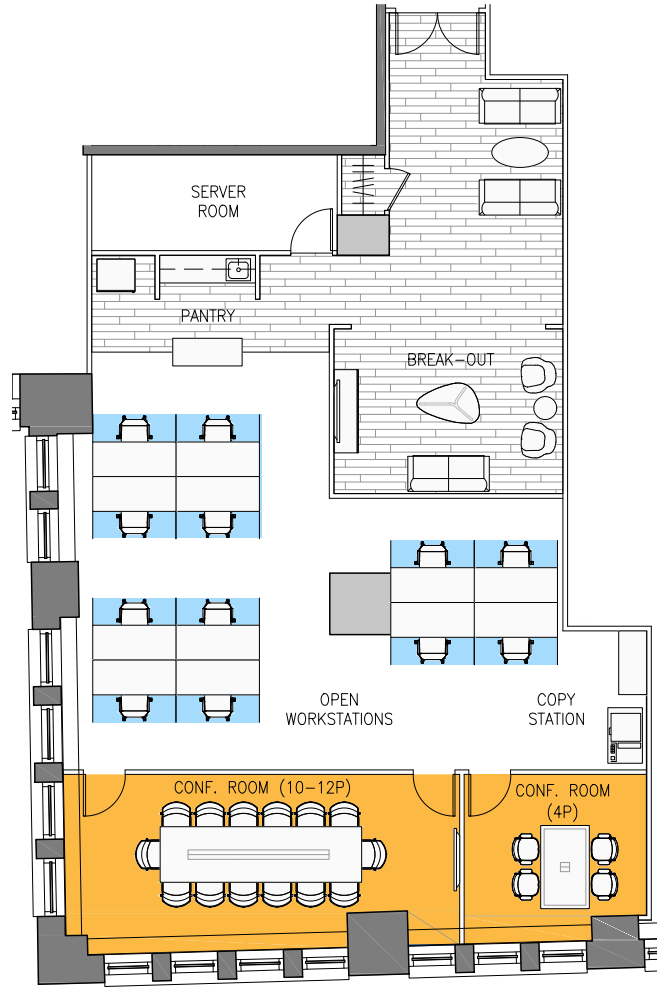

5TH FLOOR PRE-BUILT

SUITE 501

- Offices
- Conference & Meeting
- Workstations

Private Office	6	Pantry/Coffee	1	Total Persons	75
Workstations	68	Server Room	1	TOTAL RSF	11,742
Conference Room	2	Coat Closet	1		
Copy	1				

CURRENT AVAILABILITIES

17TH FLOOR PRE-BUILT

SUITE 1710

- Offices
- Conference & Meeting
- Workstations

Workstations	22	Cafe	1	Coat Closet	1
Conference Room	2	IT Room	1	Total Persons	26
Copy	1	Storage Room	2	TOTAL RSF	5,424

CURRENT AVAILABILITIES

18TH FLOOR PRE-BUILT

SUITE 1800

- Offices
- Conference & Meeting
- Workstations

Private Offices	5	Copy/Storage	3	Coat Closet	2
Workstations	115	Cafe	1	Total Persons	120
Conference Room	1	IT Room	1	TOTAL RSF	23,104
Phone Rooms	2	ADA Shower Room	0		

TRINITY PLACE

BROADWAY

EXCHANGE PLACE

19TH FLOOR AS BUILT

SUITE 1901

- Offices
- Conference & Meeting
- Workstations

Workstations	12	Pantry	1	Total Persons	12
Conference Room	3	Server Room	1	TOTAL RSF	3,918
Copy	1	Break-out Space	1		