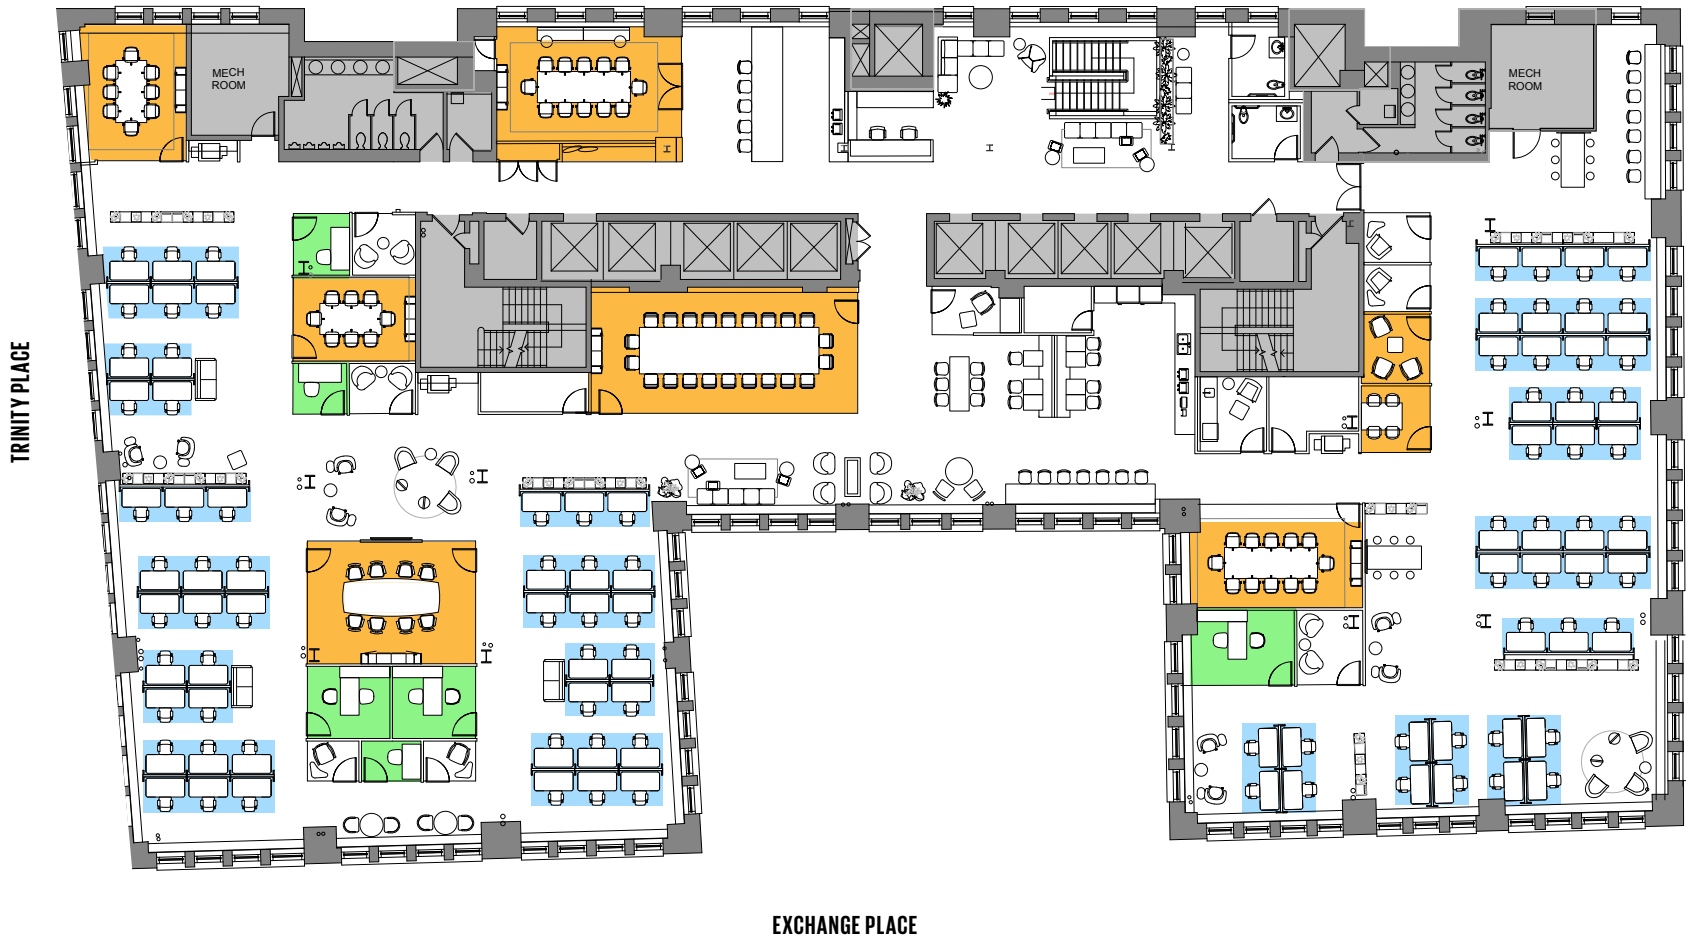

CURRENT AVAILABILITIES

26TH FLOOR TEST FIT

SUITE 2600

- Offices
- Conference & Meeting
- Workstations

Private Office	3	Pantry	1	Total Persons	100
Workstations	97	Server Room	1	TOTAL RSF	24,479
Conference Room	2	Storage	2		
Copy	2				

CURRENT AVAILABILITIES

27TH FLOOR TEST FIT

SUITE 2700

- Offices
- Conference & Meeting
- Workstations

Private Office	3	Pantry	1	Total Persons	94
Workstations	91	Server Room	1	TOTAL RSF	24,479
Conference Room	5	Storage	2		
Copy	3				