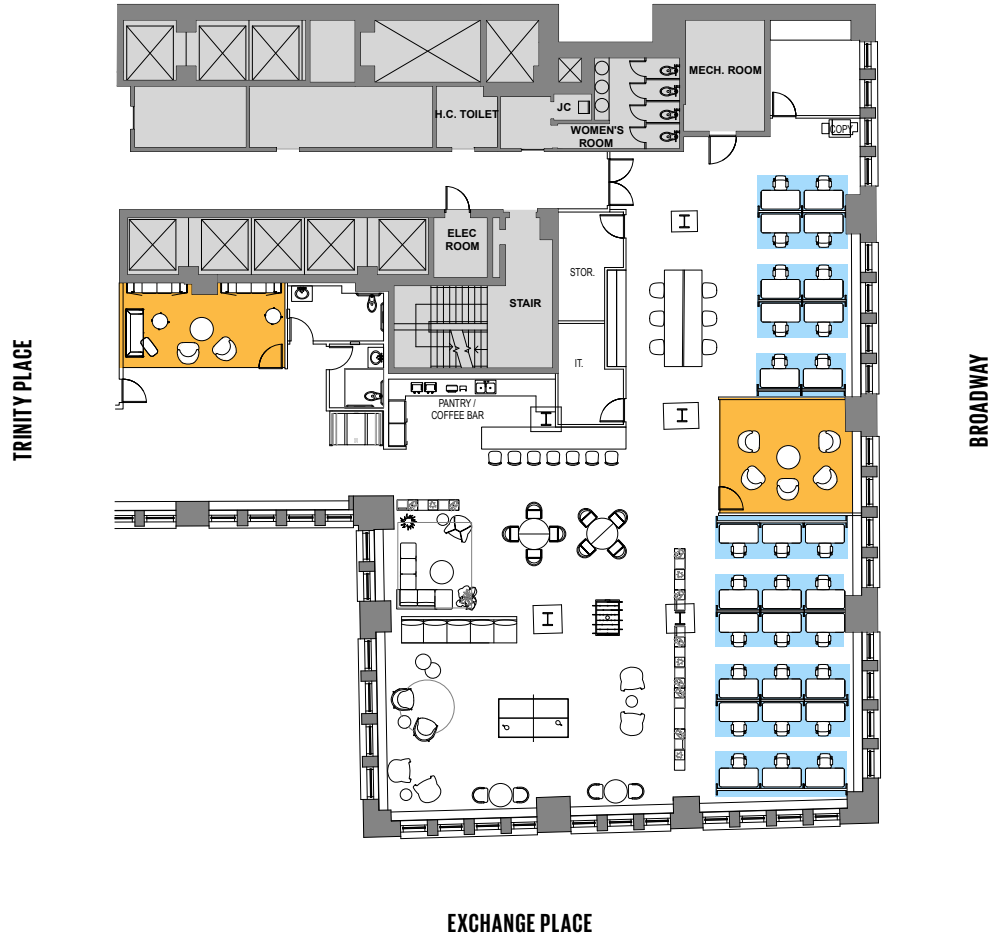

11TH FLOOR PRE-BUILT

SUITE 1105

- Offices
- Conference & Meeting
- Workstations

Private Office	6	Copy/Print	1	Total Persons	35
Workstations	28	Pantry	1	TOTAL RSF	10,214
Conference Room	2	IT Room	1		

CURRENT AVAILABILITIES

13TH FLOOR AS BUILT

SUITE 1310

- Offices
- Conference & Meeting
- Workstations

Private Office	12	Copy/Print	2	Total Persons	18
Workstations	6	Pantry	1	TOTAL RSF	9,012
Conference Room	3	IT Room	1		

CURRENT AVAILABILITIES

15TH FLOOR

TEST FIT

- Offices
- Conference & Meeting
- Workstations

Private Offices	10	Copy/Storage	2	Coat Closet	1
Workstations	105	Cafe	2	Total Persons	115
Conference Room	4	IT Room	1	TOTAL RSF	23,104
Phone Rooms	7	ADA Shower Room	2		