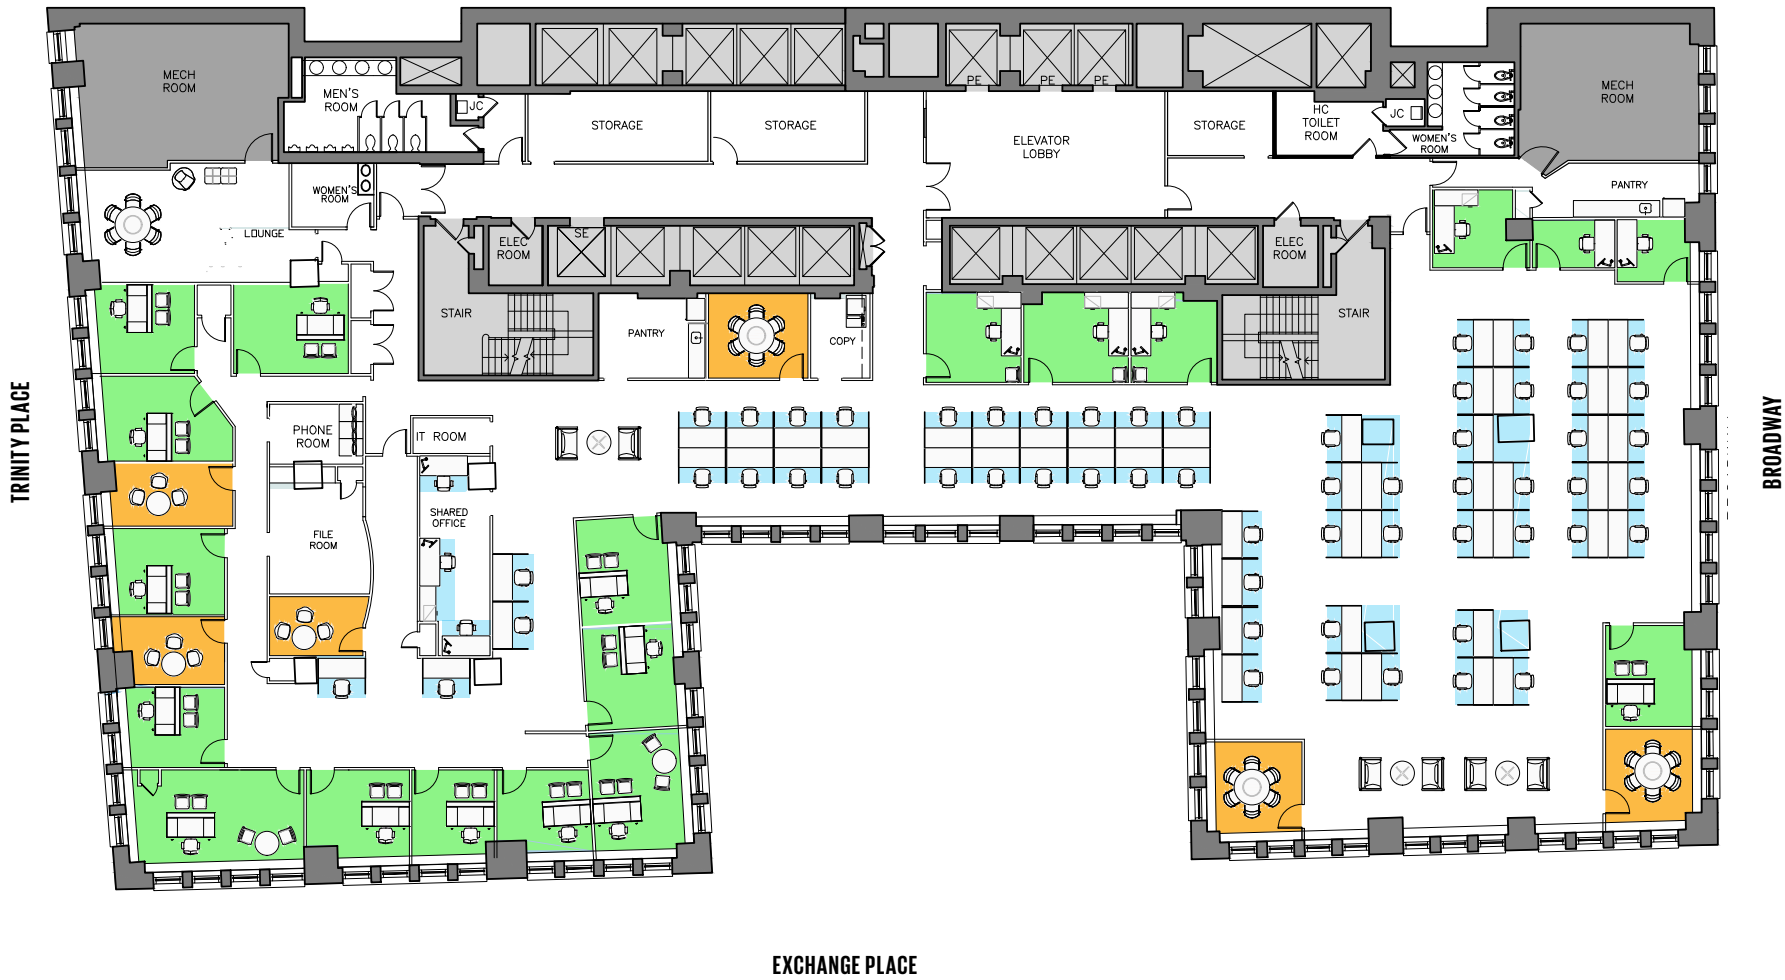

61 BROADWAY

DOWNTOWN MANHATTAN

NEW YORK CITY

ALL AVAILABILITIES

RXR

AVAILABILITIES

CURRENT

_____	FLOOR 27	24,479 RSF
_____	FLOOR 26	24,479 RSF
_____	FLOOR 25	24,479 RSF
_____	FLOOR 20	10,149 RSF
_____	FLOOR 19	3,918 RSF
_____	FLOOR 18	23,104 RSF
_____	FLOOR 17	5,424 RSF & 8,852 RSF
_____	FLOOR 16	10,757 RSF
_____	FLOOR 15	23,104 RSF
_____	FLOOR 13	9,012 RSF
_____	FLOOR 11	10,214 RSF
_____	FLOOR 10	3,781 RSF & 8,522 RSF
_____	FLOOR 8	23,400 RSF
_____	FLOOR 5	11,742 RSF
_____	FLOOR 4	23,104 RSF
_____	FLOOR 2	22,488 RSF

BLOCKS OF SPACE AVAILABLE

FLOOR 25-27
73,437 TOTAL RSF

FLOOR 15-18
71,241 TOTAL RSF

CURRENT AVAILABILITIES

2ND FLOOR

TEST FIT

- Offices
- Conference & Meeting
- Workstations

Private Office	8	Copy	1
Workstations	130	Cafe/Pantry	1
Conference Room	5	Server Room	1
Storage	2	Huddle Room	1

Total Persons	139
TOTAL RSF	22,488

AVAILABILITIES
CURRENT

4TH FLOOR

TEST FIT

- Offices
- Conference & Meeting
- Workstations

Private Office	20	Copy	1	Total Persons	86
Workstations	58	Cafe/Pantry	1	TOTAL RSF	23,104
Conference Room	3	Server Room	1		
Huddle Room	3	Phone Room	1		

5TH FLOOR PRE-BUILT

SUITE 501

- Offices
- Conference & Meeting
- Workstations

Private Office	6	Pantry/Coffee	1	Total Persons	75
Workstations	68	Server Room	1	TOTAL RSF	11,742
Conference Room	2	Coat Closet	1		
Copy	1				