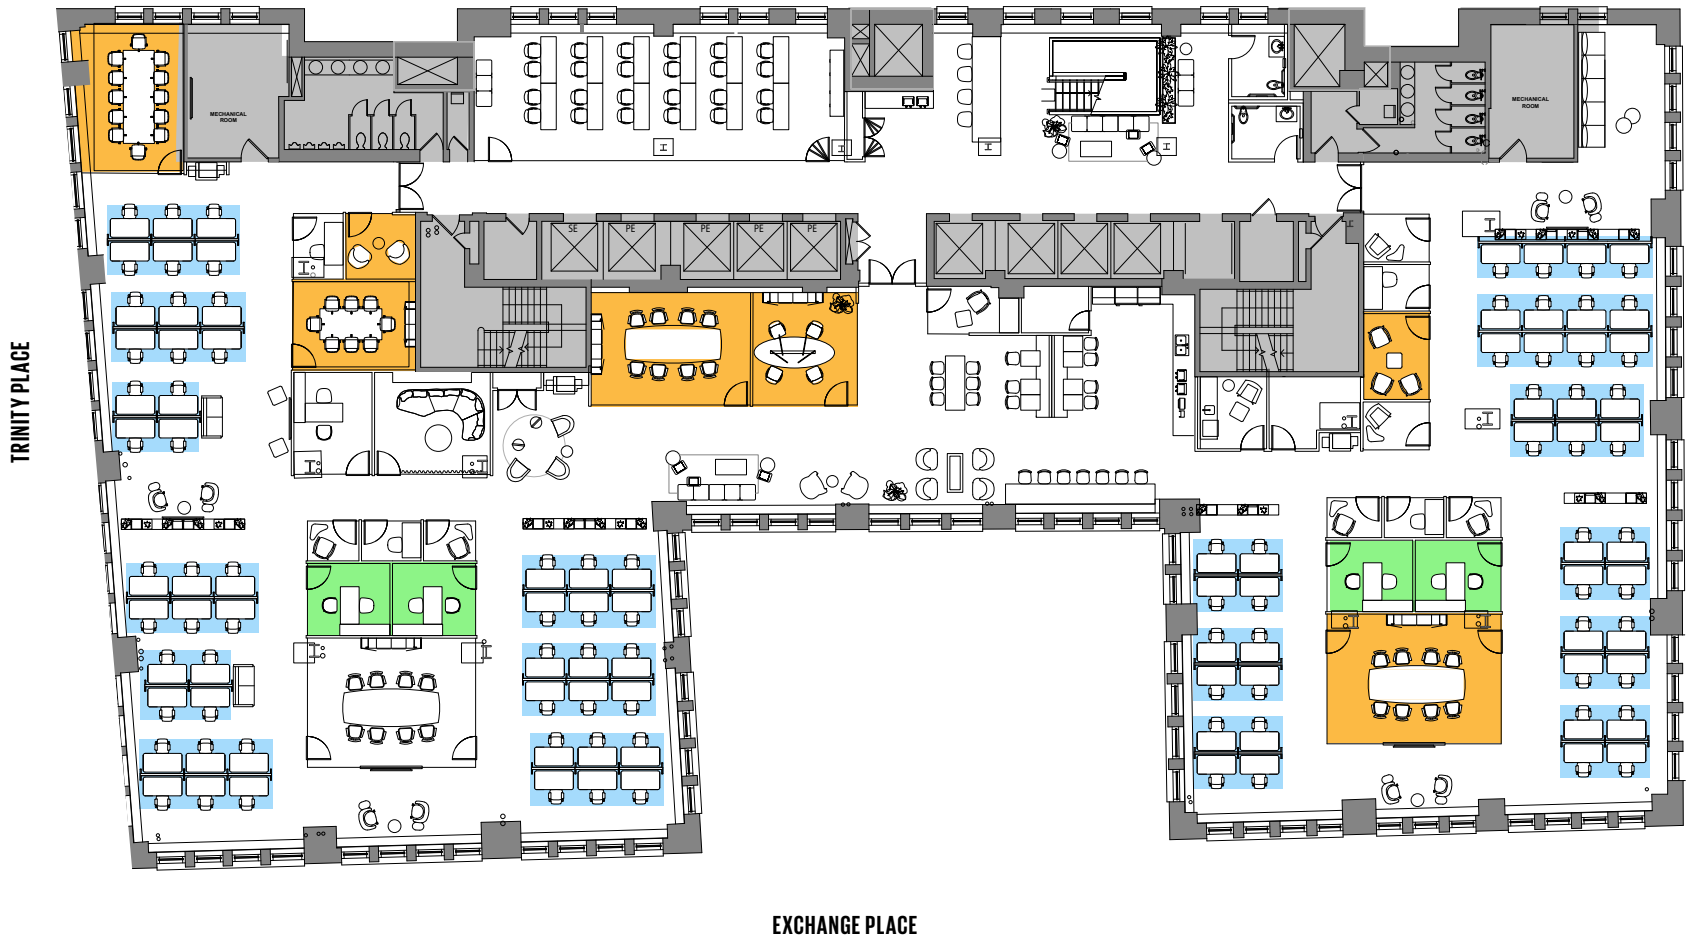

CURRENT AVAILABILITIES

20TH FLOOR PRE-BUILT

SUITE 2010

- Offices
- Conference & Meeting
- Workstations

Private Office	6	Copy/Storage	1	Total Persons	89
Workstations	83	Pantry	2	TOTAL RSF	10,149
Conference Room	2	Coat Closet	1		

CURRENT AVAILABILITIES

25TH FLOOR TEST FIT

SUITE 2500

- Offices
- Conference & Meeting
- Workstations

Private Office	5	Pantry	1	Total Persons	97
Workstations	92	Server Room	1	TOTAL RSF	24,479
Conference Room	4	Storage	2		
Copy	3				