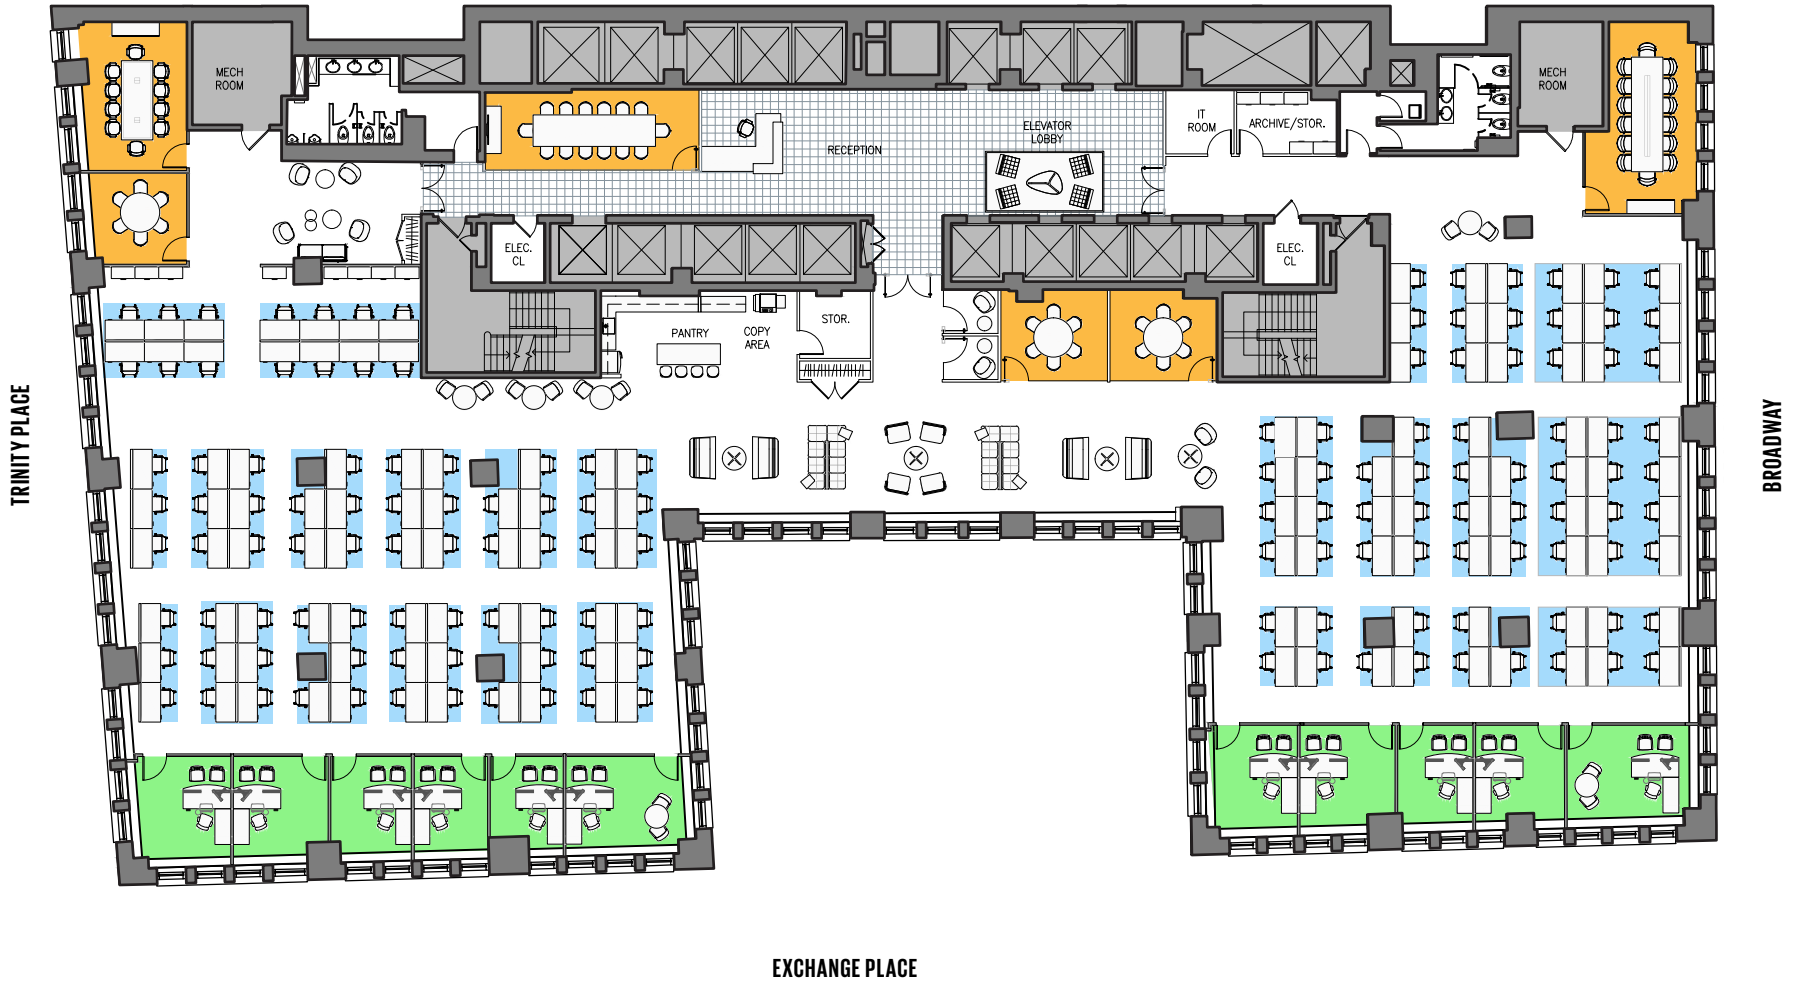

BLOCKS OF SPACE AVAILABLE

FLOOR 25-27
73,437 TOTAL RSF

FLOOR 15-18
71,241 TOTAL RSF

CURRENT AVAILABILITIES

2ND FLOOR

TEST FIT

- Offices
- Conference & Meeting
- Workstations

Private Office	8	Copy	1
Workstations	130	Cafe/Pantry	1
Conference Room	5	Server Room	1
Storage	2	Huddle Room	1

Total Persons	139
TOTAL RSF	22,488

AVAILABILITIES
CURRENT

4TH FLOOR

TEST FIT

- Offices
- Conference & Meeting
- Workstations

Private Office	20	Copy	1	Total Persons	86
Workstations	58	Cafe/Pantry	1	TOTAL RSF	23,104
Conference Room	3	Server Room	1		
Huddle Room	3	Phone Room	1		

5TH FLOOR PRE-BUILT

SUITE 501

- Offices
- Conference & Meeting
- Workstations

Private Office	6	Pantry/Coffee	1	Total Persons	75
Workstations	68	Server Room	1	TOTAL RSF	11,742
Conference Room	2	Coat Closet	1		
Copy	1				

AVAILABILITIES
CURRENT

8TH FLOOR

TEST FIT

- Offices
- Conference & Meeting
- Workstations

Private Office	11	Copy	1
Workstations	144	Pantry	1
Conference Room	4	IT Room	1
Meeting Room	2	Phone Room	1

Total Persons	156
TOTAL RSF	23,400