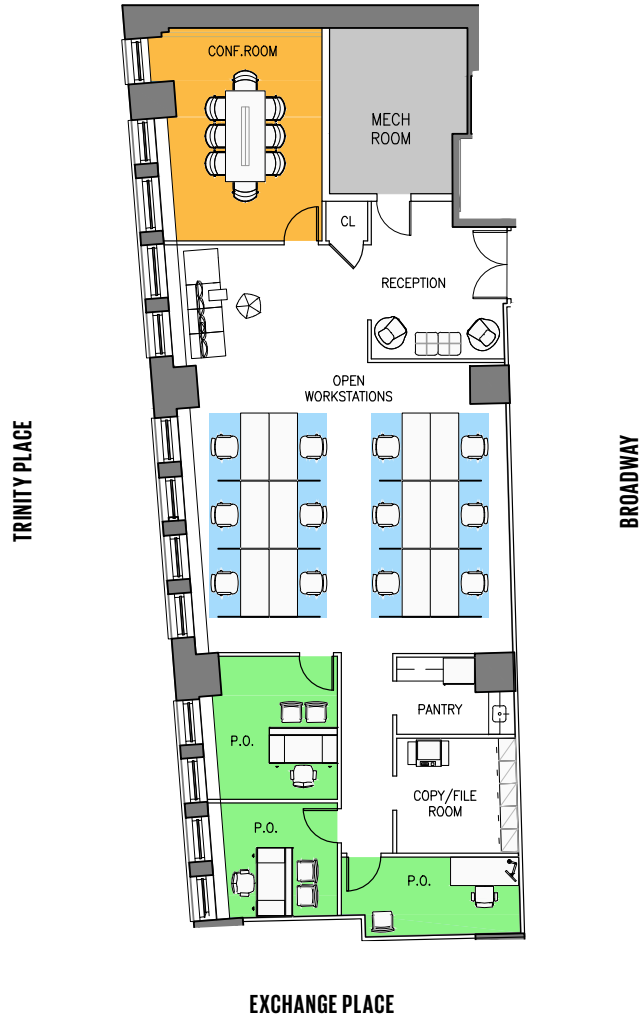

61 BROADWAY

DOWNTOWN MANHATTAN

NEW YORK CITY

ALL AVAILABILITIES

RXR

AVAILABILITIES

CURRENT

_____	FLOOR 27	24,479 RSF
_____	FLOOR 26	24,479 RSF
_____	FLOOR 25	24,479 RSF
_____	FLOOR 20	10,149 RSF
_____	FLOOR 19	3,918 RSF
_____	FLOOR 18	23,104 RSF
_____	FLOOR 17	5,424 RSF & 8,852 RSF
_____	FLOOR 16	10,757 RSF
_____	FLOOR 15	23,104 RSF
_____	FLOOR 13	9,012 RSF
_____	FLOOR 11	10,214 RSF
_____	FLOOR 10	3,781 RSF & 8,522 RSF
_____	FLOOR 8	23,400 RSF
_____	FLOOR 5	11,742 RSF
_____	FLOOR 4	23,104 RSF
_____	FLOOR 2	22,488 RSF

5TH FLOOR PRE-BUILT

SUITE 501

- Offices
- Conference & Meeting
- Workstations

Private Office	6	Pantry/Coffee	1	Total Persons	75
Workstations	68	Server Room	1	TOTAL RSF	11,742
Conference Room	2	Coat Closet	1		
Copy	1				

AVAILABILITIES
CURRENT

8TH FLOOR

TEST FIT

- Offices
- Conference & Meeting
- Workstations

Private Office	11	Copy	1
Workstations	144	Pantry	1
Conference Room	4	IT Room	1
Meeting Room	2	Phone Room	1

Total Persons	156
TOTAL RSF	23,400

10TH FLOOR AS BUILT

Private Office	3	Pantry	1
Workstations	12	Closet	1
Conference Room	1	Copy	1

SUITE 1000

Total Persons	15
TOTAL RSF	3,781

- Offices
- Conference & Meeting
- Workstations

CURRENT AVAILABILITIES