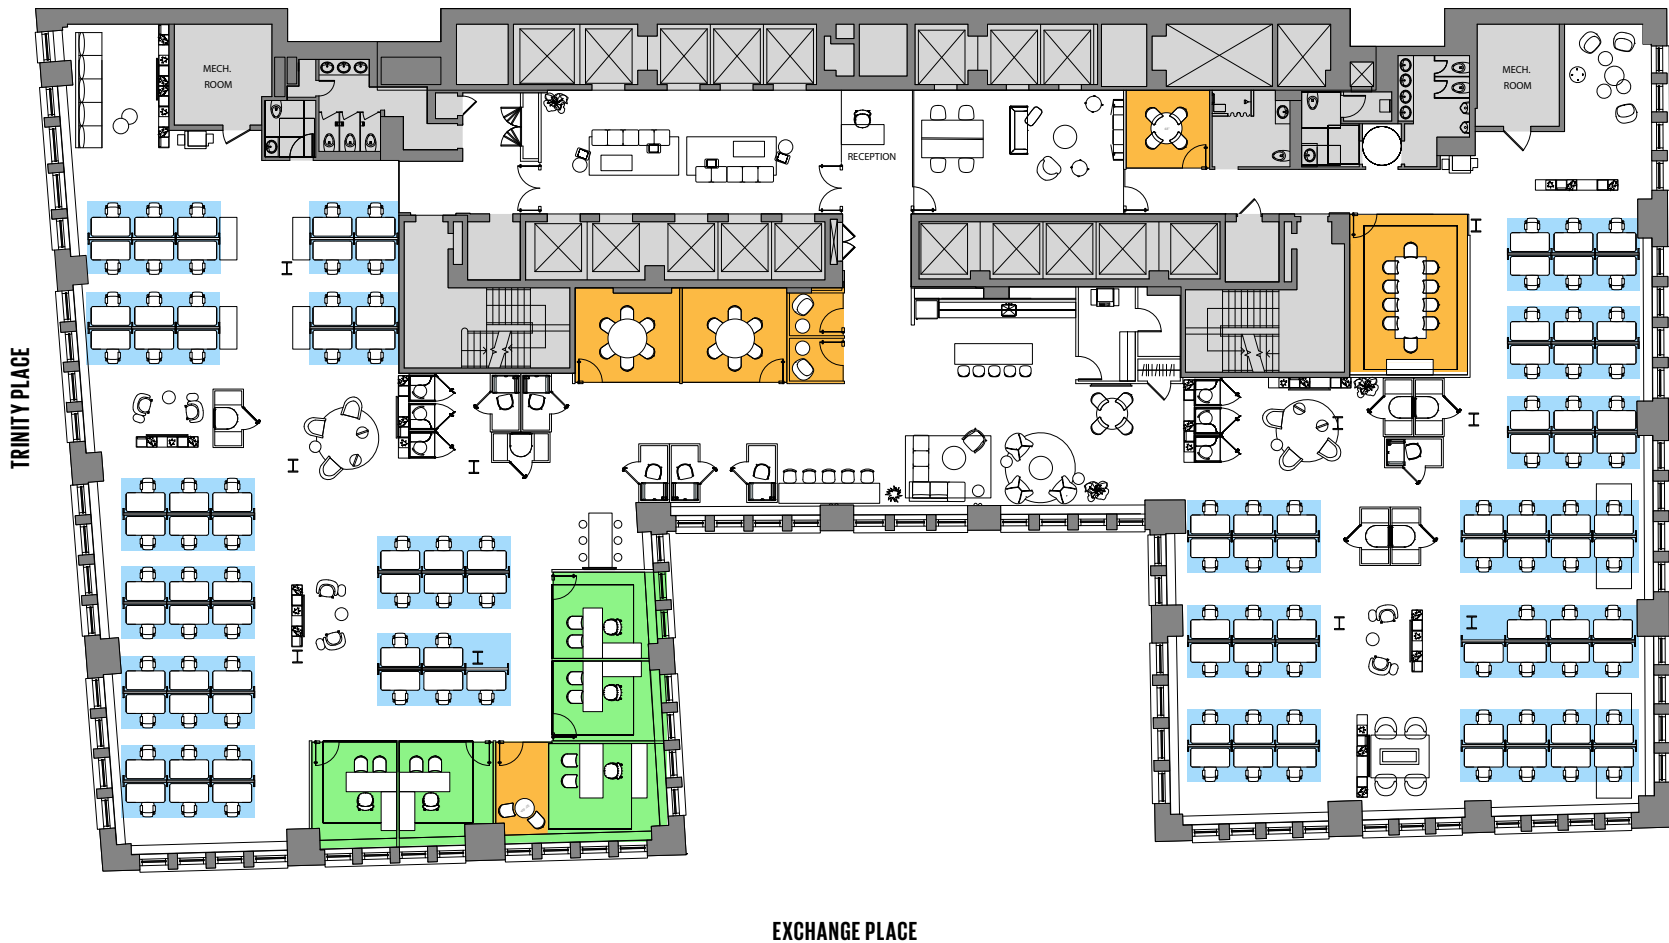

AVAILABILITIES
CURRENT

TRINITY PLACE

17TH FLOOR TEST FIT

SUITE 1702

- Offices
- Conference & Meeting
- Workstations

Private Office	2	Copy	1	Total Persons	49
Workstations	46	Pantry	1	TOTAL RSF	8,852
Conference Room	2	Storage	4		

CURRENT AVAILABILITIES

17TH FLOOR PRE-BUILT

SUITE 1710

- Offices
- Conference & Meeting
- Workstations

Workstations	22	Cafe	1	Coat Closet	1
Conference Room	2	IT Room	1	Total Persons	26
Copy	1	Storage Room	2	TOTAL RSF	5,424

CURRENT AVAILABILITIES

18TH FLOOR PRE-BUILT

SUITE 1800

- Offices
- Conference & Meeting
- Workstations

Private Offices	5	Copy/Storage	3	Coat Closet	2
Workstations	115	Cafe	1	Total Persons	120
Conference Room	1	IT Room	1	TOTAL RSF	23,104
Phone Rooms	2	ADA Shower Room	0		