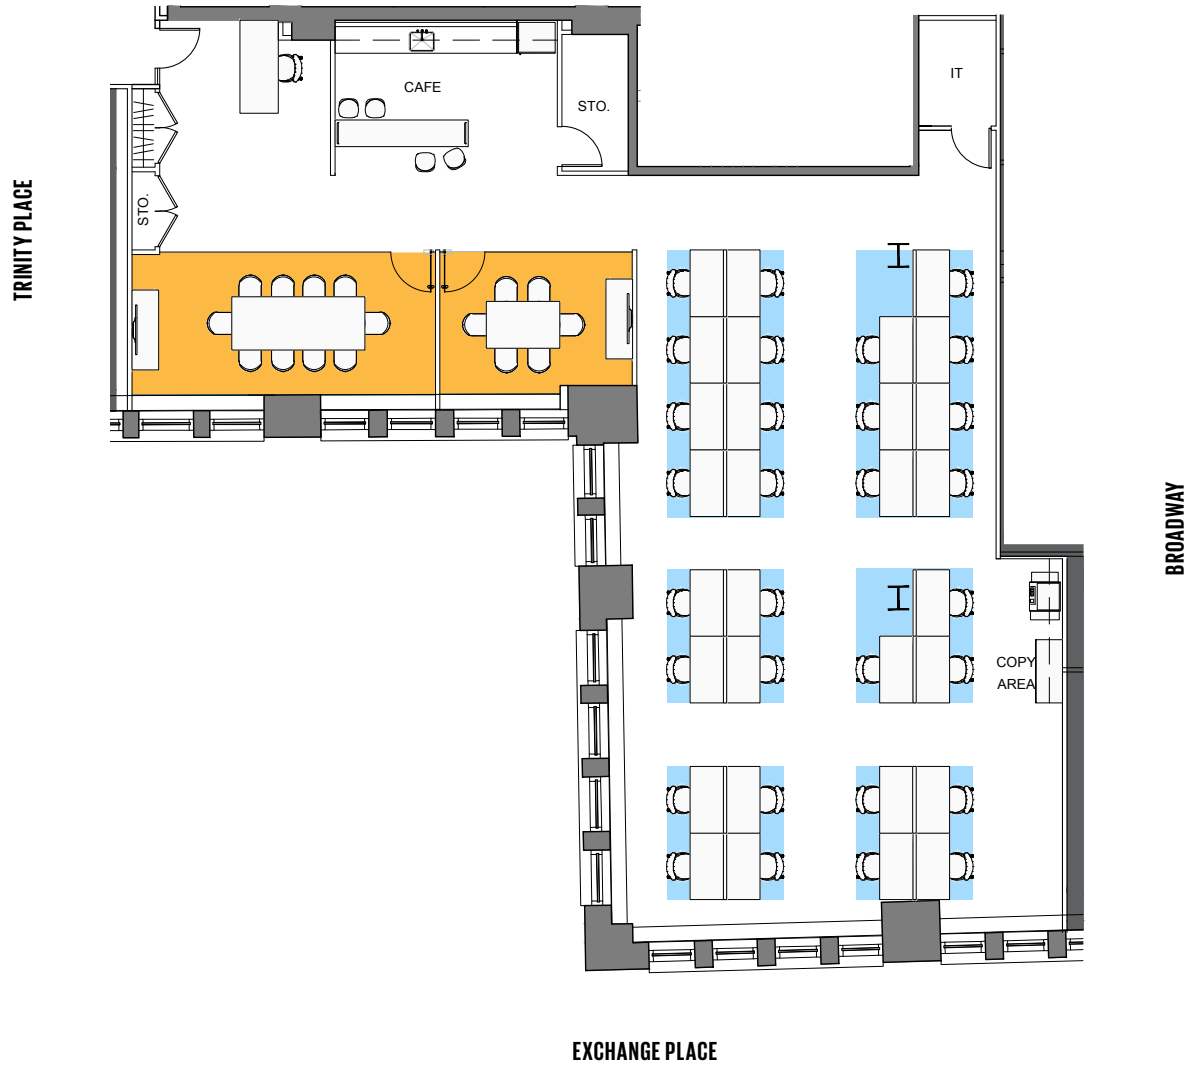

16TH FLOOR TEST FIT

SUITE 1630

- Offices
- Conference & Meeting
- Workstations

Private Offices	0	Copy/Storage	1	Coat Closet	0
Workstations	28	Cafe	1	Total Persons	28
Conference Room	2	IT Room	1	TOTAL RSF	10,757
Phone Rooms	0	ADA Shower Room	2		

AVAILABILITIES
CURRENT

TRINITY PLACE

17TH FLOOR TEST FIT

SUITE 1702

- Offices
- Conference & Meeting
- Workstations

Private Office	2	Copy	1	Total Persons	49
Workstations	46	Pantry	1	TOTAL RSF	8,852
Conference Room	2	Storage	4		

CURRENT AVAILABILITIES

17TH FLOOR PRE-BUILT

SUITE 1710

- Offices
- Conference & Meeting
- Workstations

Workstations	22	Cafe	1	Coat Closet	1
Conference Room	2	IT Room	1	Total Persons	26
Copy	1	Storage Room	2	TOTAL RSF	5,424