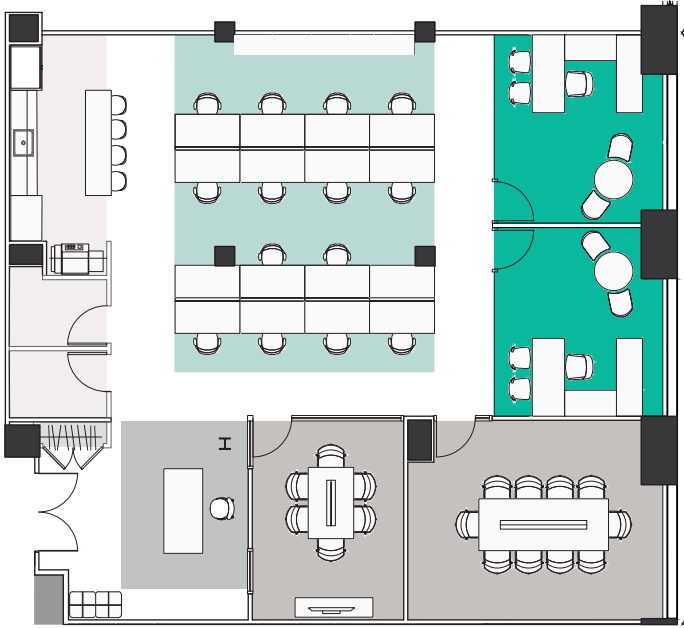

PRE-BUILT 6TH FL. | SUITE A 3,800 RSF

■	PRIVATE OFFICE	2
■	WORKSTATIONS	14
■	CONFERENCE ROOMS	2
□	PANTRY	1
□	COPY/PRINT	1
□	IT/STORAGE	1
□	COAT CLOSET	1
■	RECEPTION	1
TOTAL		16

PRE-BUILTS
6TH FL | ALL SUITES