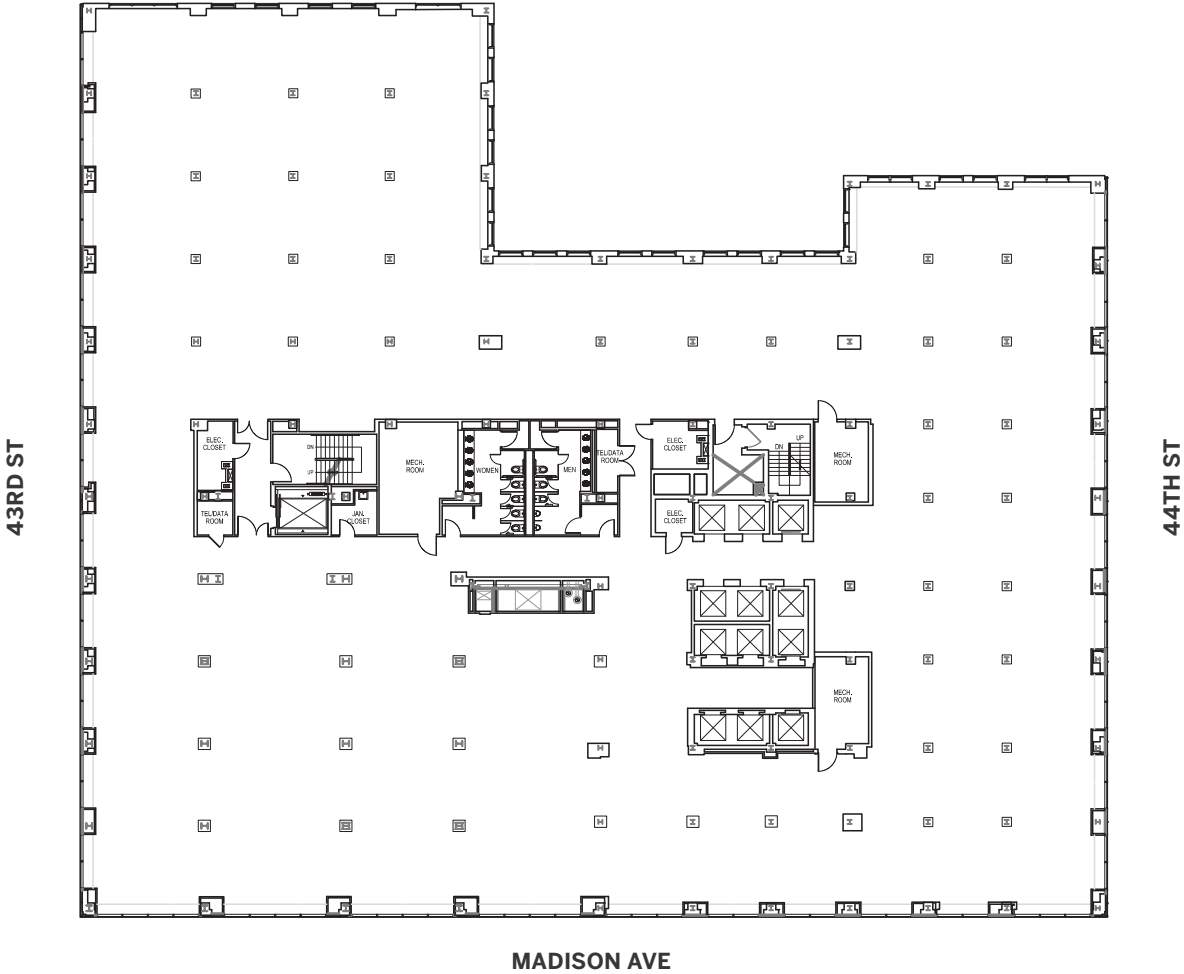

CORE & SHELL
ENTIRE 14TH FL.
40,519 RSF

**OPEN / WORKSTATION
LAYOUT**

ENTIRE 14TH FL.
40,519 RSF

- PRIVATE OFFICE 10
- WORKSTATIONS 129
- CONFERENCE ROOMS 10
- INFORMAL CONFERENCE 5
- HUDDLE/PHONE ROOMS 3
- PANTRY 1
- COPY/PRINT 2
- WELLNESS ROOM 1
- SERVER CLOSET 1
- TRAINING ROOM 1
- RECEPTION 1