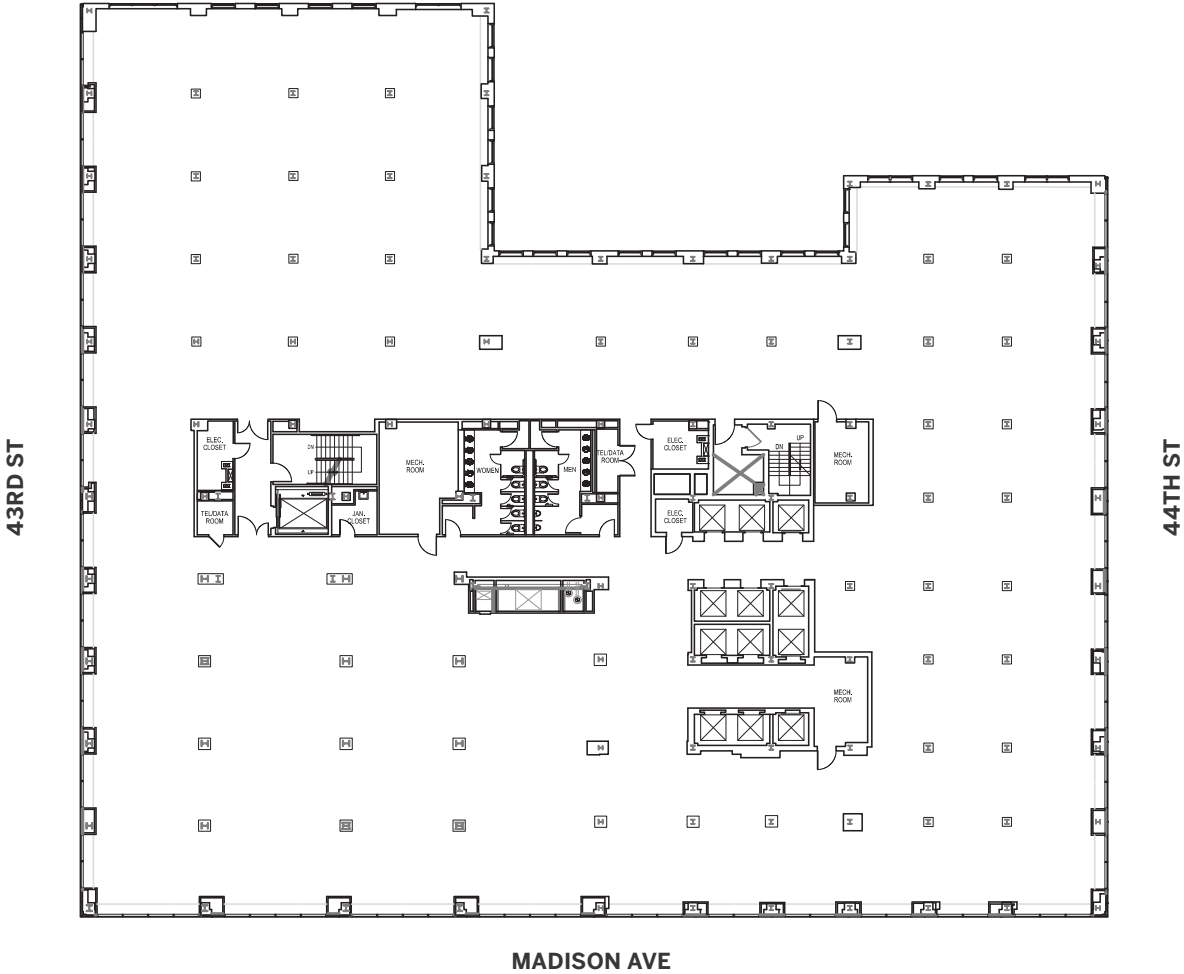

CORE & SHELL
ENTIRE 15TH FL.
40,519 RSF

PERIMETER OFFICE LAYOUT

ENTIRE 15TH FL.
40,519 RSF

- PRIVATE OFFICE 57
- WORKSTATIONS 47
- CONFERENCE ROOMS 13
- INFORMAL CONFERENCE 2
- HUDDLE/PHONE ROOMS 9
- PANTRY 1
- COPY/PRINT 2
- WELLNESS ROOM 1
- SERVER CLOSET 2
- COFFEE BAR 1
- RECEPTION 1