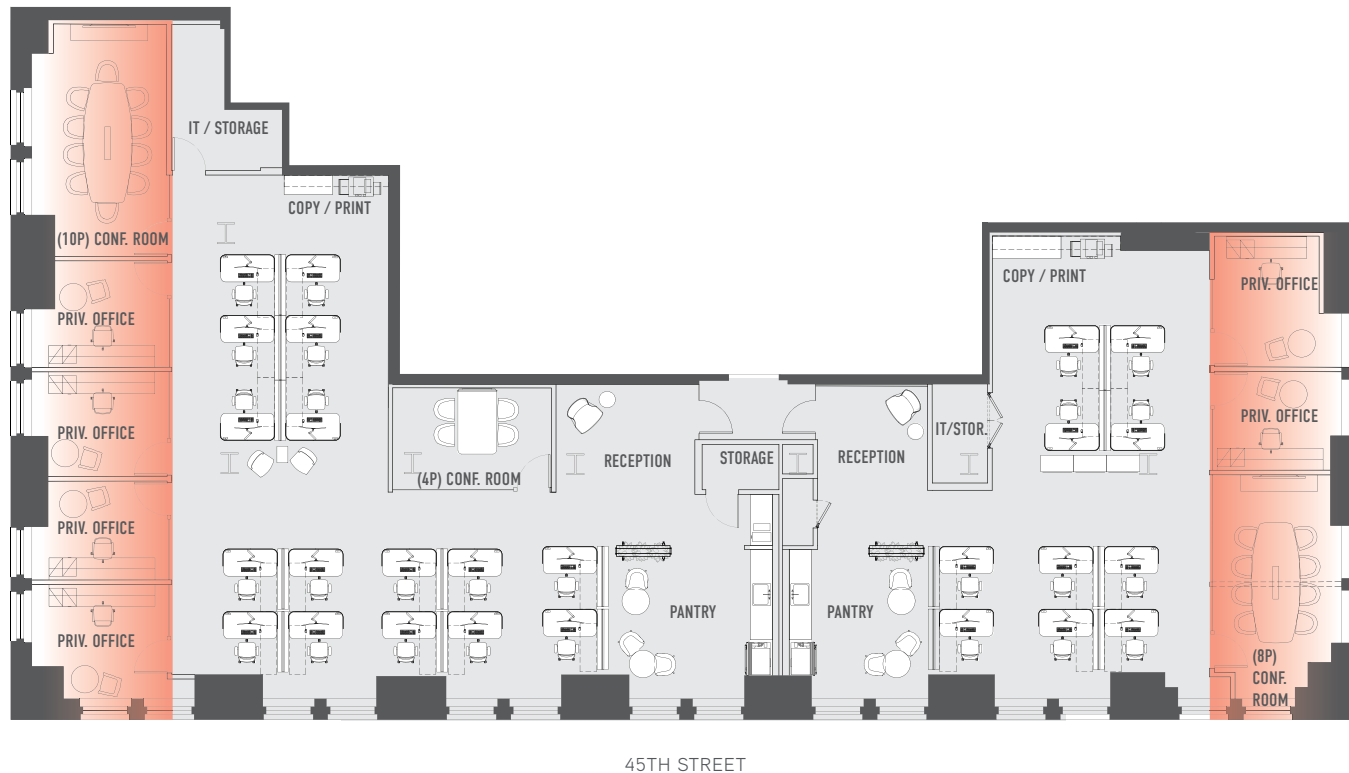

SUITE 2830 & 2840

28th floor

2830	Workstations	16
	Offices	4
	Conference Seats	14
	Copy/Print	1
	Total RSF	4,819 RSF

2840	Workstations	10
	Offices	2
	Conference Seats	8
	Copy/Print	1
	Total RSF	3,396 RSF

PREBUILT

230 | PARK