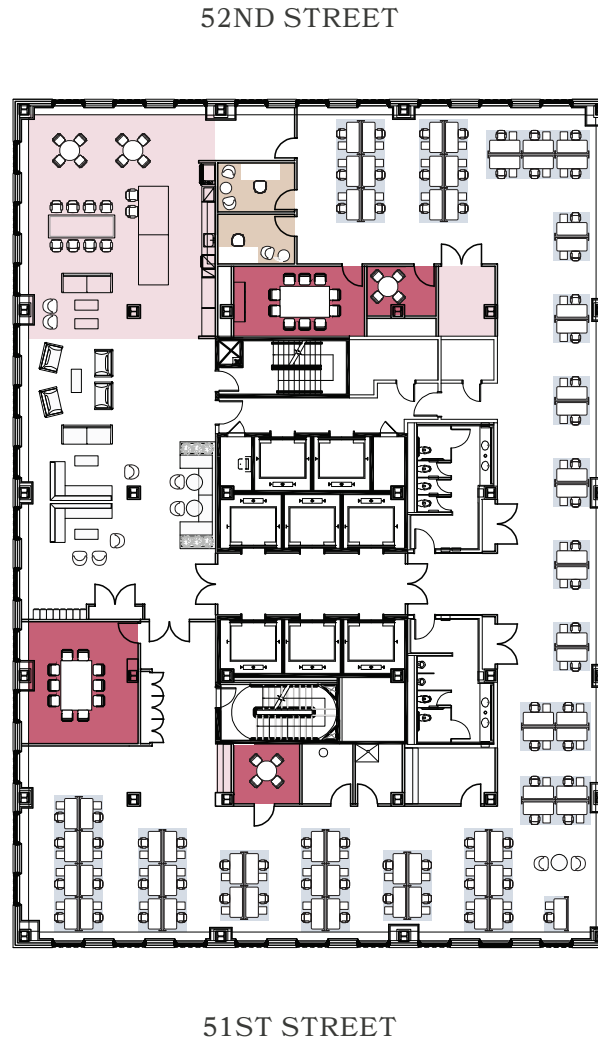

TEST FIT

11TH Floor - Suite 1100

Offices	2
Workstations	72
Conference Rooms	3
Pantry/Coffee	1
IT Room	1
Closet/Storage	4
Copy/Print Area	1
Wellness Room	1
Total	74
RSF	14,116
LEGEND	
	Offices
	Conference Rooms
	Workstations
	Pantries/IT Rooms/Storage/Print Areas

Shows Existing Conditions