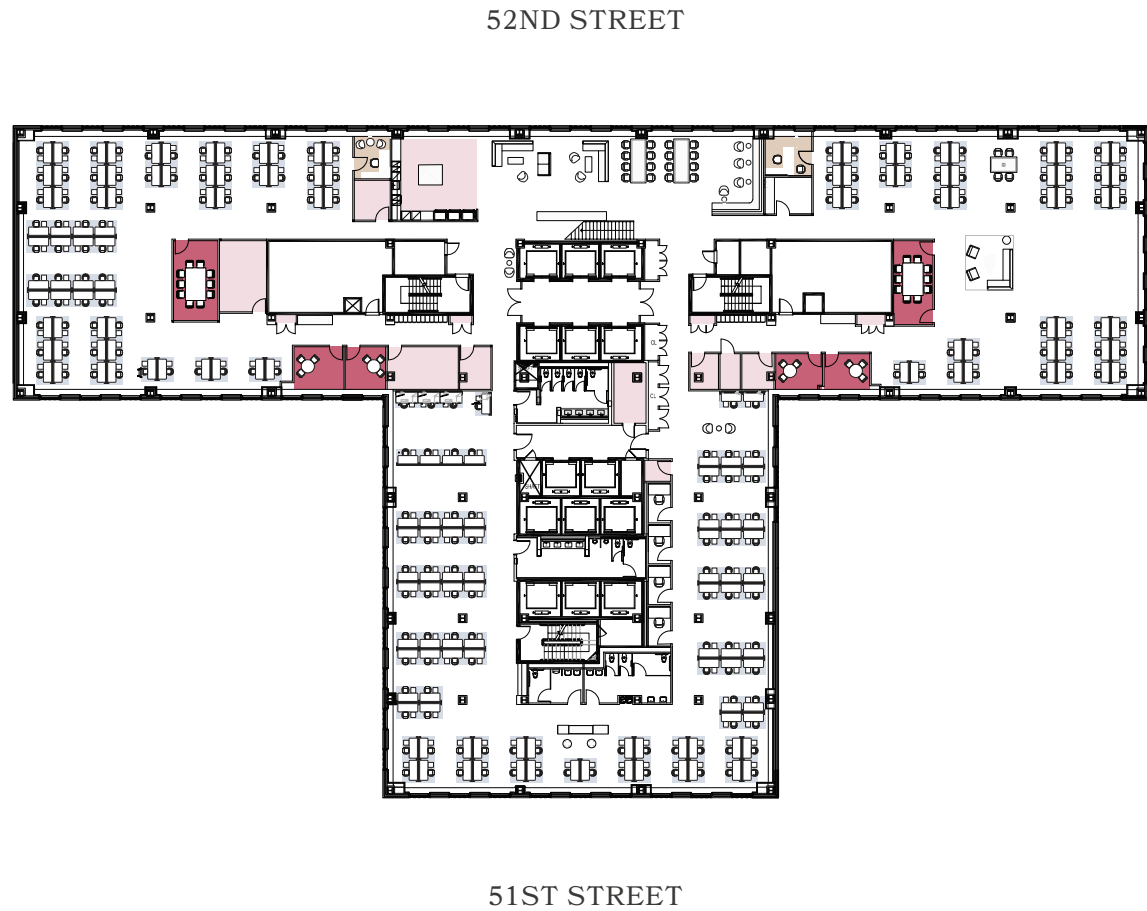

A WORKPLACE THAT

90,000 RSF CONTIGUOUS BUILT & FURNISHED BLOCK AVAILABLE

75  
ROCKEFELLER  
PLAZA

INSPIRES EVERYDAY

# Availabilities

90,000 RSF BLOCK AVAILABLE  
FULL FLOORS RANGING FROM 14,000 TO 31,000 RSF

TEST FIT

# 8TH Floor - Suite 800

Offices	2
Workstations	213
Conference Rooms	7
Pantry/Coffee	1
IT Room	1
Closet/Storage	11
Copy/Print Area	3
Phone Room/Booth	12
<hr/>	
Total	215
RSF	30,640

LEGEND	
	Offices
	Conference Rooms
	Workstations
	Pantries/IT Rooms/Storage/Print Areas

## PERFECT SETTING

Featuring soaring views of Midtown and 30,000 square feet of multi-floor amenity space, 75 Rockefeller Plaza is a premier destination for hosting and cultivating your most valuable relationships.