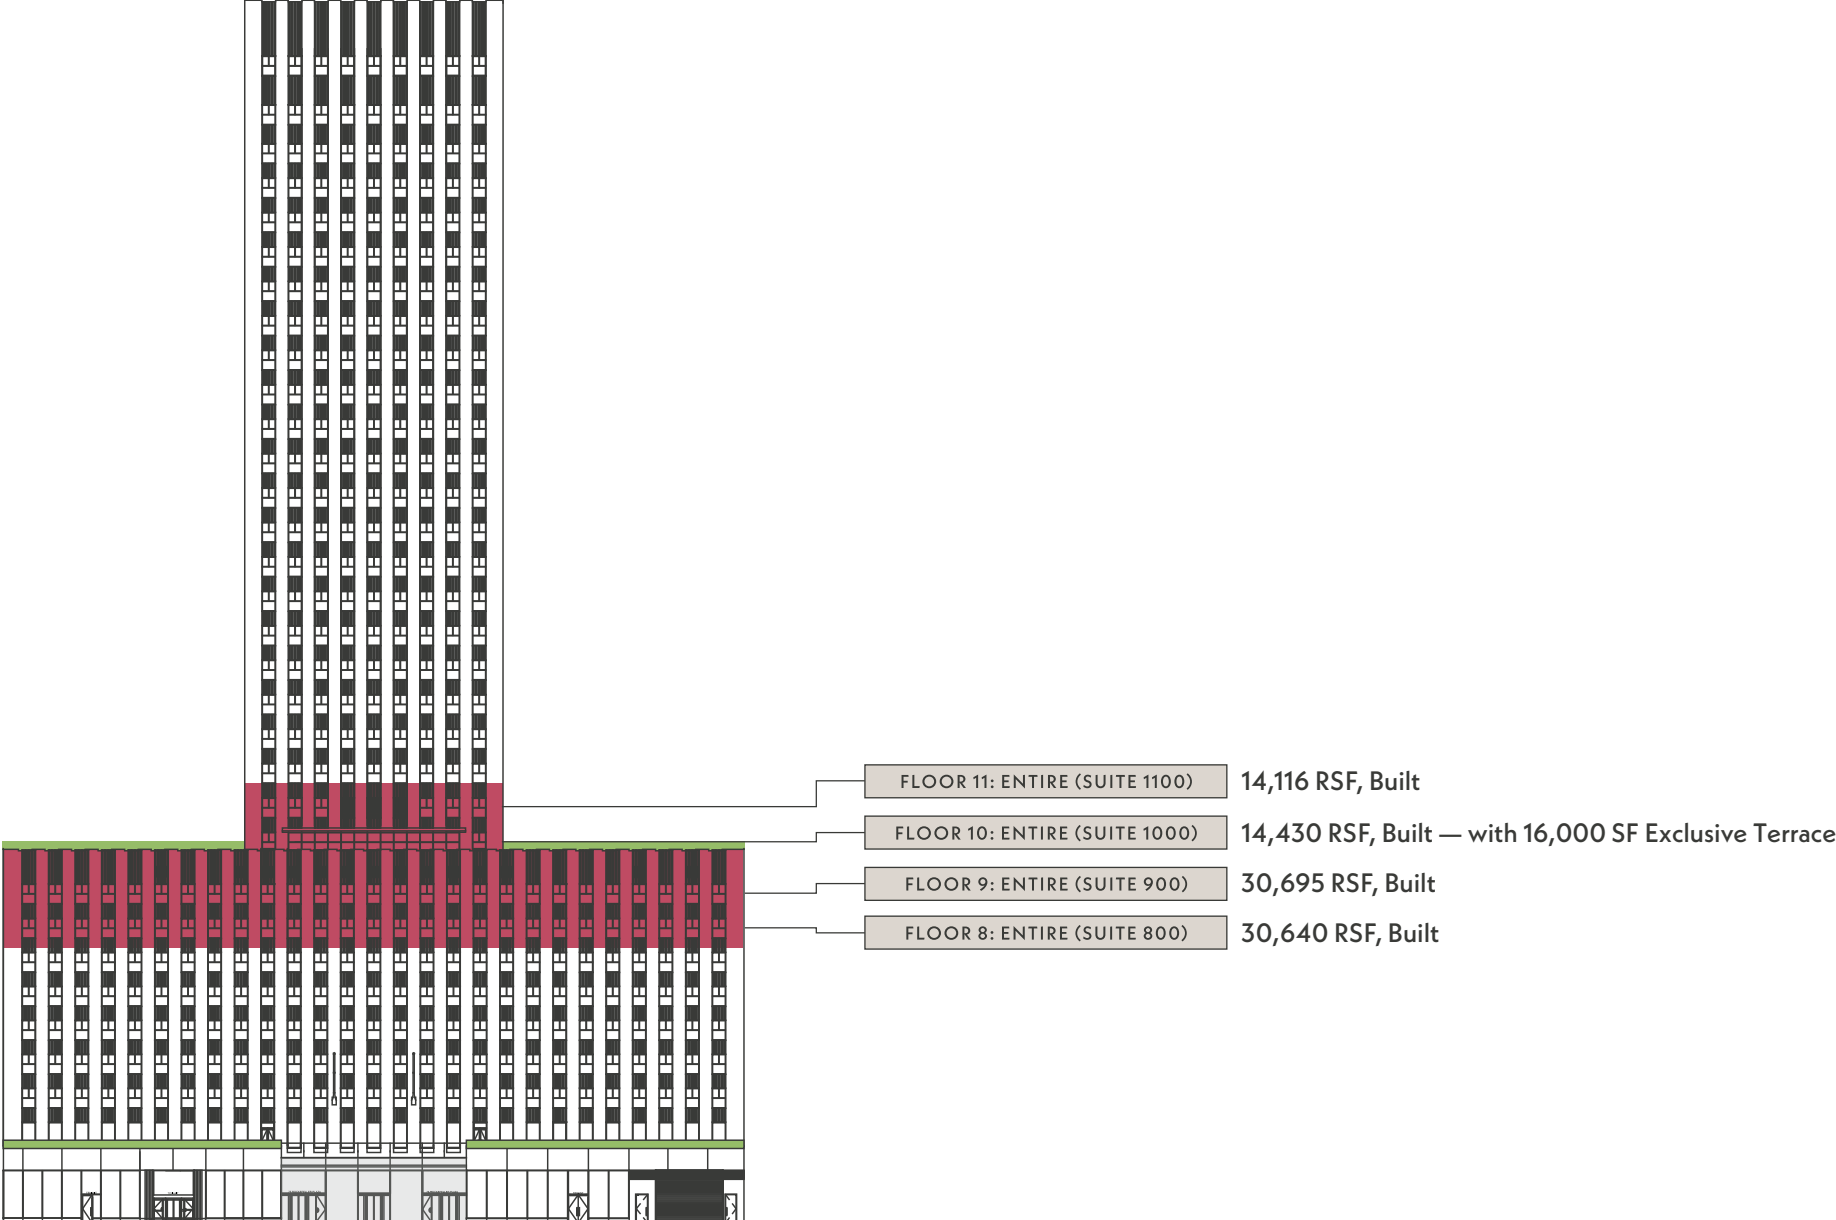

A WORKPLACE THAT

90,000 RSF CONTIGUOUS BUILT & FURNISHED BLOCK AVAILABLE

75  
ROCKEFELLER  
PLAZA

INSPIRES EVERYDAY

# Availabilities

90,000 RSF BLOCK AVAILABLE  
FULL FLOORS RANGING FROM 14,000 TO 31,000 RSF

TEST FIT