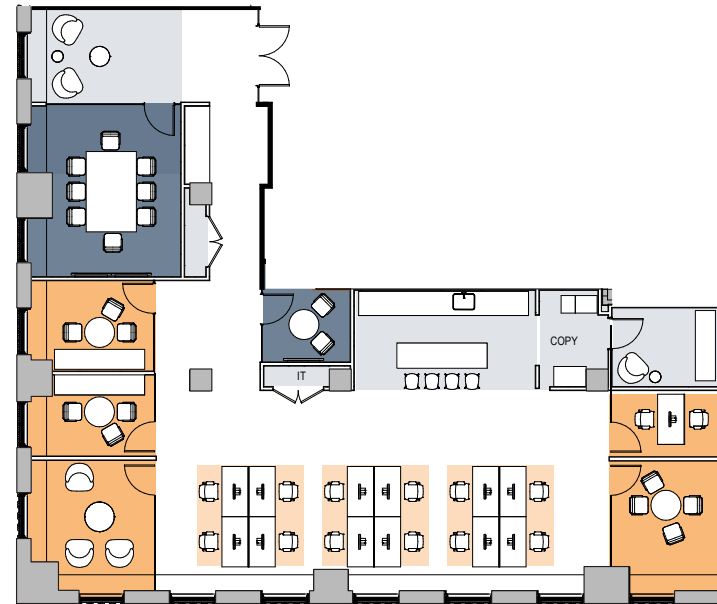

23RD FLOOR SUITE A

75 ROCKEFELLER
PLAZA

OFFICES	5
WORKSTATIONS	12
MEETING ROOMS	2
WELLNESS/PHONE ROOMS	1
PANTRY/CAFE	1
<hr/>	
TOTAL	17
RSF	4,701

51ST STREET