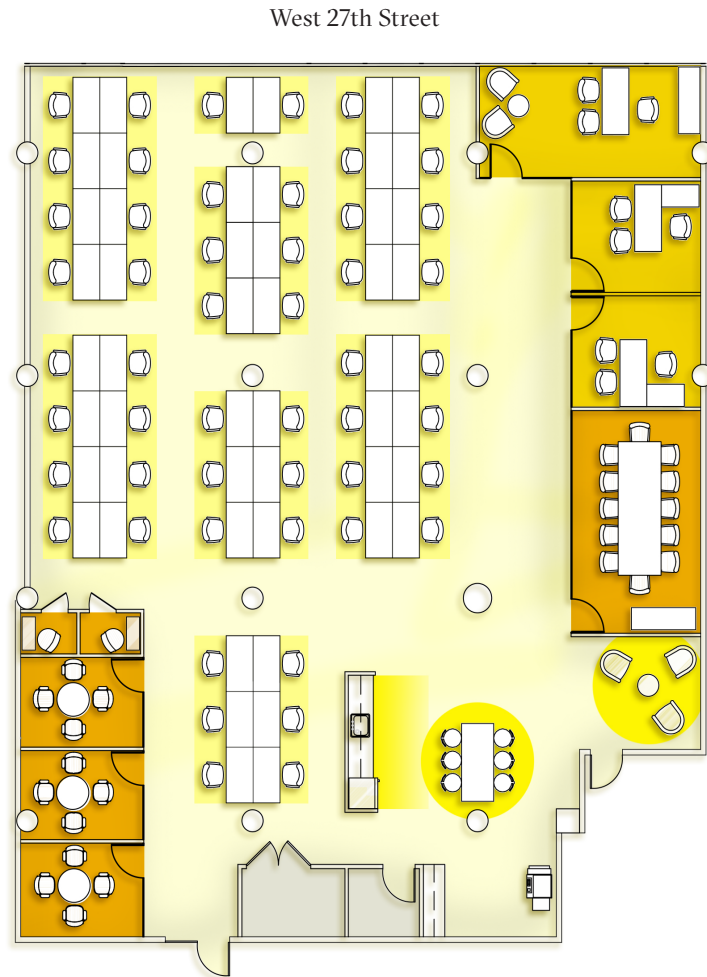

STARRETT LEHIGH

601 WEST 26TH STREET, NEW YORK, NY

SUITE 1250

7,721 RSF

AVAILABLE

Immediate

LAYOUT/CONDITION

Open Layout

Whitebox Condition

VIEWS

Hudson River Exposure

OTHER

12'8" ceiling height to slab

Amazing natural light

Proximity to passenger elevator

TRANSPORTATION

A C E 7

citi bike

M23

PROPERTY FEATURES

- Landmark property located in the heart of Chelsea
- Expansive Hudson River and city views
- Modernized on-site fitness center offering training sessions
- Nationally celebrated food hall operator
- Dynamic multimedia event space
- Urban rooftop garden and beekeeping program
- RxWell platform offering best in-class comprehensive health practices