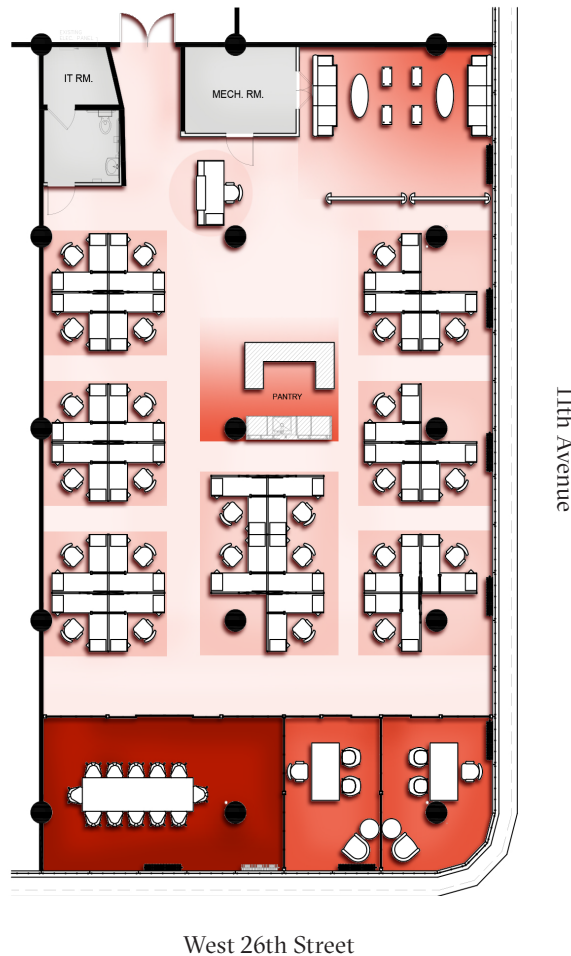

STARRETT LEHIGH

601 WEST 26TH STREET, NEW YORK, NY

SUITE 1420

7,187 RSF

AVAILABLE

Immediate

LAYOUT/CONDITION

High-End Creative
Pre-Built

VIEWS

Hudson River Exposure

OTHER

12'8" ceiling height to slab

Amazing natural light

Proximity to passenger elevator

Space can be combined with suite 1425 for a total of 20,234 RSF

TRANSPORTATION

A C E 7

citi bike

M23

PROPERTY FEATURES

- Landmark property located in the heart of Chelsea
- Expansive Hudson River and city views
- Modernized on-site fitness center offering training sessions
- Nationally celebrated food hall operator
- Dynamic multimedia event space
- Urban rooftop garden and beekeeping program
- RxWell platform offering best in-class comprehensive health practices